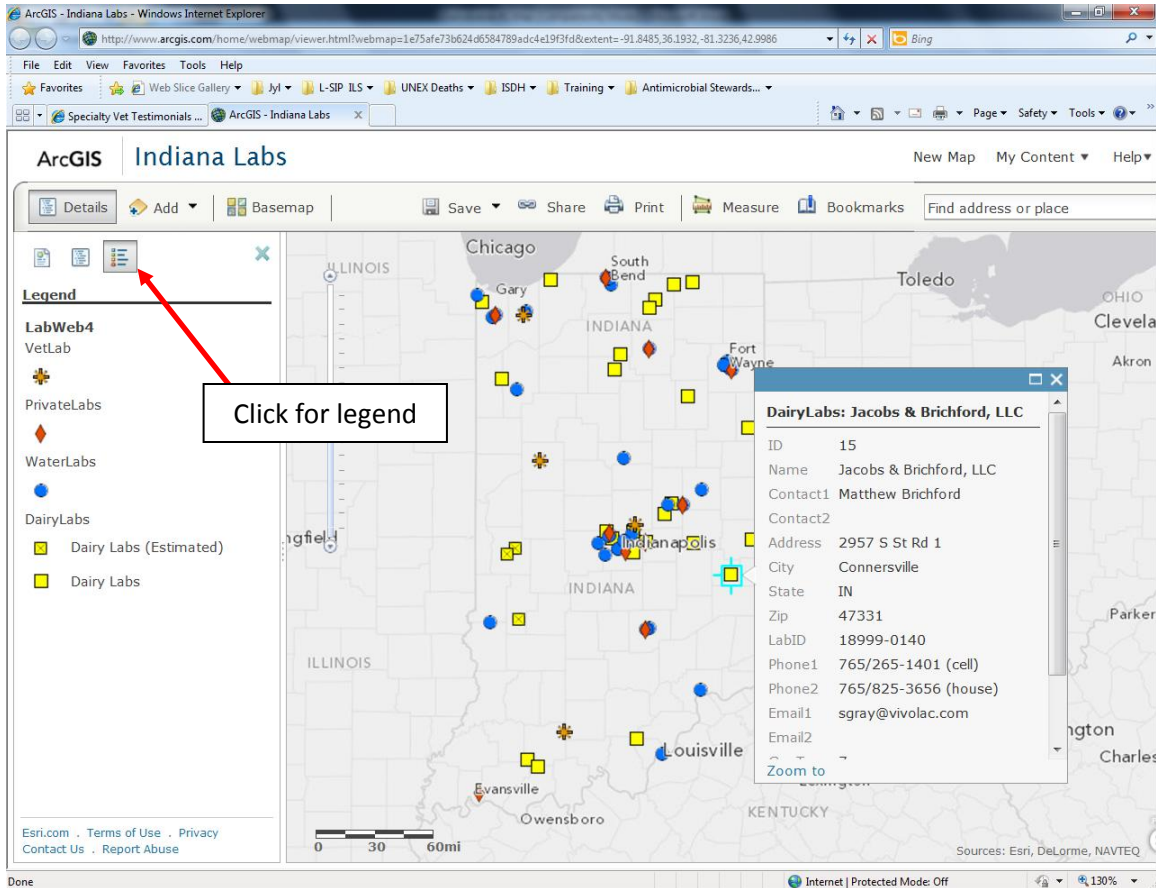

Interactive Webpage

Basic instructions are as follows:

- Go to <http://bit.ly/yBWHhM>
- To Zoom to Indiana:
 - Double Click on Indiana or
 - Hold Shift + Drag Box or
 - Use zoom bar on left side of map
- To Change underlying reference map:
 - Select Basemap from menu and select as desired (e.g. street maps or aerial imagery)
- To see location-specific info:
 - Click on map icon
- To see legend:
 - Click on legend button (3rd from left) at top of left pane.